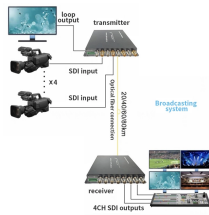

Some travelers recommended a mix of cultural, historical, and natural attractions for families visiting Panama. The suggested itinerary includes starting with a few days in Panama City to explore the ...