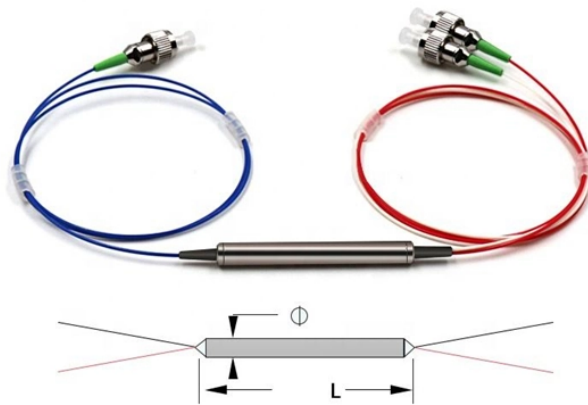

## Panama Communication Cable Tray

## Panama Communication Cable Tray

We supply genuine grade Cable Tray in Balasore, Belonia, Augusta. Our highly trained and experienced professionals never mind working beyond boundaries in bringing safe and precise Cable Tray In ...

Efficient cable management is crucial in the renewable energy sector, where reliability and safety are paramount. For a solar panel project in Panama, our wire mesh cable trays with solid caps, ...

Looking to buy a MS Cable Tray in Panama? Jeetmull Jaichandlall (P) Ltd. is one of the trustworthy MS Cable Tray Manufacturers in Panama that is here to fulfill all your wire mesh and netting tools needs.