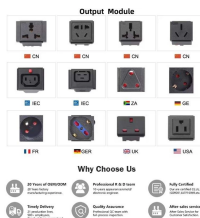

Being one of the trusted Galvanized Cable Tray Exporters and Suppliers in Panama, we promise you the timely delivery and after-sale support. Drop us your requirements and speak with our experts to ...