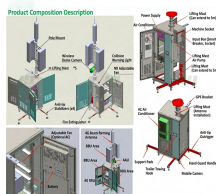

Lex Products offers a full range of portable power distribution units including boxes, boards and panels, specifically engineered for indoor and outdoor use.