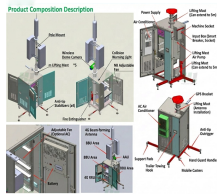

Palestinian Optical Cable Splitting Box Forming Machine

Palestinian Optical Cable Splitting Box Forming Machine

Fiber Optic Fusion Splicer, Full Automatic Optical Cable Splicing Heating Machine with 9S Splicing 26S Heating, Fiber Splicing Tools Built in Memory for Fiber (UK Plug 100-240V)

Discover splitter boxes with IP65-IP68 waterproof ratings, fiber-optic splitter technology, and PLC/SC connectors for FTTH networks.

PLC Splitter (Planar lightwave circuit splitter) is a type of optical power management device that is fabricated using silica optical waveguide technology. They are designed for FTTH Passive Optical ...

Choose the Right Splitter Type Available in ABS box, LGX, cassette, rack mount, ribbon fiber, steel tube, fan-out, and tray formats for telecom and FTTH deployment.

We are High Quality plc splitters in Palestine exporter with high reputation, we are focusd on the innovation of products. We are always trying our best to meet all customers needs.