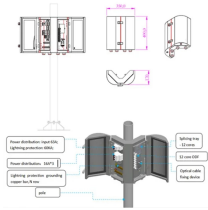

## Palestinian Fiber Optic Cable Junction Box

The 4.4-core FTTH fiber optic distribution box is an interface device for connecting ...

The GR.TFO splice boxes in glass fiber reinforced IP66 polyester enclosures enable safe protection of fiber optic cable splices in hazardous areas. Each of these sturdy splice boxes can hold up to 8 ...

This product is designed specifically to provide a safe and secure connection between fiber optic cables. This junction box is made from strong, durable steel, and it has a convenient 415X340X122.5 ...

Underground vaults are used to link fiber optic cables or power, communications cables placed inside innerduct conduit. Orders are by truckload, call for details. The standard is to place an underground ...

Optical cable joint box is suitable for the installation and use of overhead, pipeline, ...