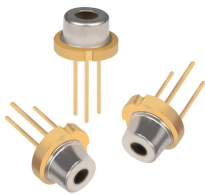

FiberMania offers termination boxes in multiple port capacities, from 4 to 48, to meet diverse project requirements. Compatible with SC, LC, FC, and ST adapters, our enclosures are manufactured with ...

WATERPROOF : The 12 port fiber distribution box splitter box adopts ABS plastic, which is sturdy and durable, impact-resistant, sealed and waterproof. For protective connection of fiber optic ...

The Haile 12-Port Fiber Optic Termination Box P2A-12S-LC is a reliable, efficient, and easy-to-install solution for organizing fiber optic cables. Designed for single-mode LC fiber connections, this 1U pull ...

These boxes are typically mounted on walls designed to protect and manage the fiber optic connections. They come equipped with adapters to accommodate the connection of incoming fibers and pigtails ...

The FIMP XL from Eks Fiber Optic System is designed for splicing and contains a splice tray, couplings, pigtails, and a cable gland. The front panel and the splice cassette are removable for splicing.