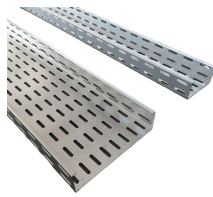

Palau U-shaped cable tray sales

More durable and robust

The outer layer is made of environmentally friendly PVC, which is soft and elastic. It can be stretched without damage, so you can use it with confidence.

Palau U-shaped cable tray sales

Choose from our selection of cable trays, including over 850 products in a wide range of styles and sizes. Same and Next Day Delivery.

This list of top 10 online B2B marketplaces and manufacturers will lead you to find your perfect cable trays based on your business requirements.

Find durable and precise U-Shaped Cable Trays at attractive prices, perfect for commercial and industrial cable management. Customizable sizes and finishes available.

As one of the noteworthy Cable Tray Exporters and Suppliers in Palau, we are right here to serve you as promised. Give our experts a call or drop your enquiry to know more.

Polyurethane cable trays are redefining cable management for industrial and mission-critical projects. Their distinct advantages in durability, corrosion resistance, and safety make them a strategic choice ...