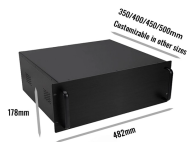

We offer a wide range of cable tray systems to support tubing, electrical cables and instrumentation. Our cable trays are produced in fit for purpose materials like stainless steel, galvanized, aluminium and ...