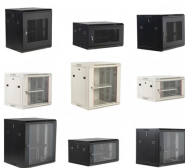

Snake Tray has been designing and manufacturing cable trays (cable management systems), power distribution and enclosures since 1996! Our goal is to provide our customers with cost-effective ...