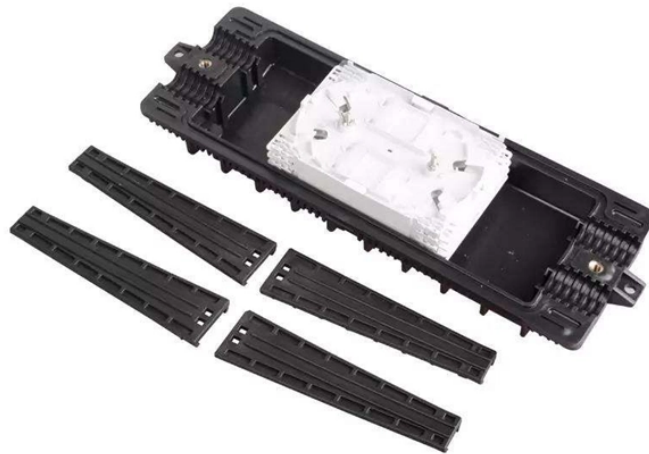

# Palau Outdoor Cabinet Battery Circuit Board

## Palau Outdoor Cabinet Battery Circuit Board

Each commercial and industrial battery energy storage system includes Lithium Iron Phosphate (LiFePO4) battery packs connected in high voltage DC configurations..

An Outdoor Photovoltaic Energy Cabinet is a fully integrated, weatherproof power solution combining solar generation, lithium battery storage, inverter, and EMS in a single cabinet.

This outdoor energy storage cabinet integrates energy storage batteries, modular PCS, energy management monitoring system, power distribution system, environmental control system, and fire ...

An Outdoor Photovoltaic Energy Cabinet is a fully integrated, weatherproof power solution combining solar generation, lithium battery storage, inverter, and EMS in a single cabinet.

Choose the best outdoor battery cabinet with weatherproof design, security features, and climate control to protect your batteries and ensure reliable performance.