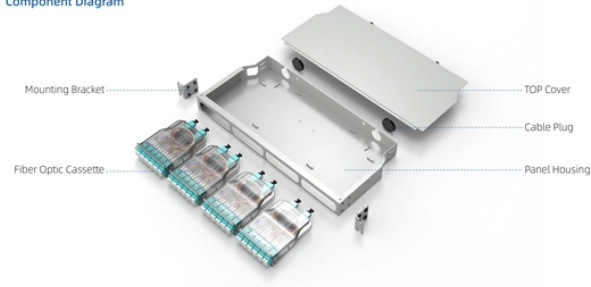

## PVC pipe connector for cable tray

Component Diagram

Key dimensions

## PVC pipe connector for cable tray

Conduit to Tray Adaptor, 1-1/2" - 2", Malleable  
Conduit to Tray Adaptor, 1-1/2 Inch to 2 Inch,  
Malleable Iron

These cable tray fittings and accessories are essential for the seamless installation of an integrated cable management system, allowing for functions such as widening, heightening, connecting, and ...

Pipe coupling and PVC connectors are useful when forming the custom shapes required by building specifications. There are many forms of electrical conduit fittings, the most common of which are ...

There are a large number of cable tray fittings that are made compatible with each type of tray. These fittings help in maintaining support of the cable tray system. Shop Graybar's collection of cable tray ...

Flexible PVC Pipe Coupling Connector  
Replacement, for 1-1/2" Nominal Pipes, 1.9" ID  
Flexible PVC Condensate Pipe Coupling with  
Stainless Steel Hose Clamps, Schedule 40 Pipes  
Connector

Cut, bend, and connect these wire mesh tray systems to route cable and hose in configurations such as curves, slopes, and tees. They are a lightweight option for organizing bundles of cable and hose ...