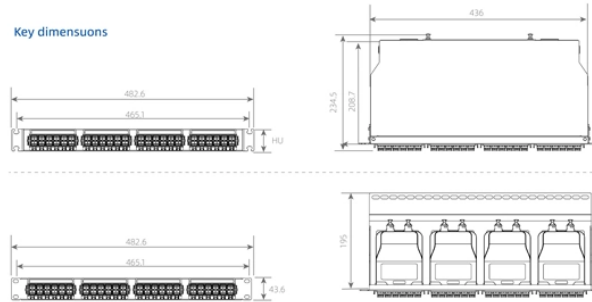

## PVC pipe connector for cable tray

Component Diagram

Key dimensions

## PVC pipe connector for cable tray

Conduit to Tray Adaptor, 1-1/2" - 2", Malleable  
Conduit to Tray Adaptor, 1-1/2 Inch to 2 Inch,  
Malleable Iron

These cable tray fittings and accessories are essential for the seamless installation of an integrated cable management system, allowing for functions such as widening, heightening, connecting, and ...

Flexible PVC Pipe Coupling Connector  
Replacement, for 1-1/2" Nominal Pipes, 1.9" ID  
Flexible PVC Condensate Pipe Coupling with  
Stainless Steel Hose Clamps, Schedule 40 Pipes  
Connector

Cut, bend, and connect these wire mesh tray systems to route cable and hose in configurations such as curves, slopes, and tees. They are a lightweight option for organizing bundles of cable and hose ...