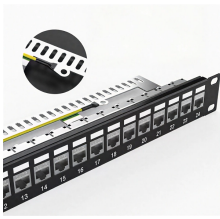

PVC cable tray terminal box

PVC cable tray terminal box

Explore wiring trough enclosures and electrical wireway boxes for protected cable routing, terminations, and junctions.

With our PVC trunking and cable tray systems, you can ensure organized and secure routing of cables. We offer a wide selection of PVC trunking and cable tray accessories to enhance installation and ...

Basor PVC cable tray provides an effective support system for the routing of power and data cables. Lightweight for ease of installation and weather resistant, PVC cable tray is ideally suited to outdoor ...

Colored Jackets SPADES & PLUGS Fully Insulated Ring Terminals Bullets & Flags Quick-Slide Terminals Piggy Backs & Forks

There are a large number of cable tray fittings that are made compatible with each type of tray. These fittings help in maintaining support of the cable tray system. Shop Graybar's collection of cable tray ...

It's often used as an alternative to cable ties to guide and organize short runs of electrical wiring in enclosures, control panels, and machines. The cover snaps on and is removable.

MP Husky Manufactures the following types of Cable Tray Systems: Aluminum, Mill Galvanized Steel, Hot-Dipped Galvanized Steel, Stainless Steel, Fiberglass, PVC Coated, Single Rail, and Wire ...