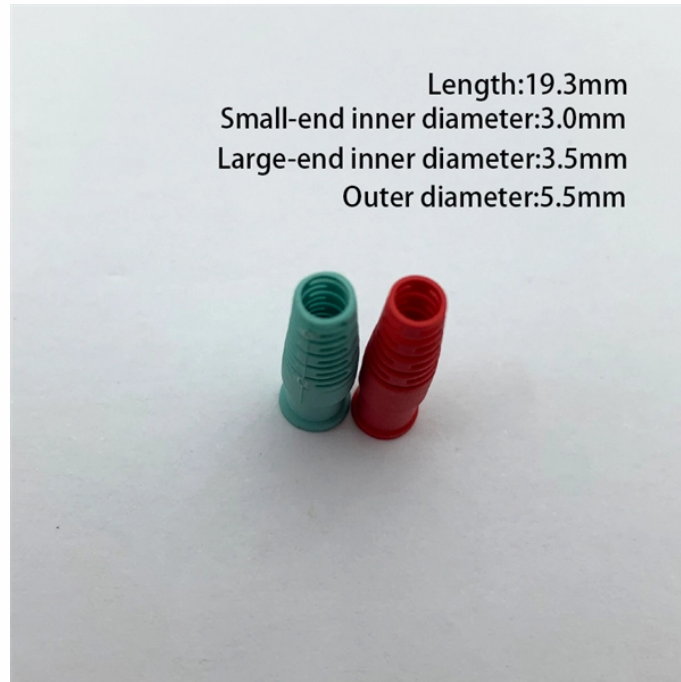

PVC cable tray terminal box

PVC cable tray terminal box

Explore wiring trough enclosures and electrical wireway boxes for protected cable routing, terminations, and junctions.

With our PVC trunking and cable tray systems, you can ensure organized and secure routing of cables. We offer a wide selection of PVC trunking and cable tray accessories to enhance installation and ...

Basor PVC cable tray provides an effective support system for the routing of power and data cables. Lightweight for ease of installation and weather resistant, PVC cable tray is ideally suited to outdoor ...

Refers to the approximate height of a cable tray used for specifying. Selecting a specific height will show cable trays with that height, as well as cable tray accessories compatible with that height.