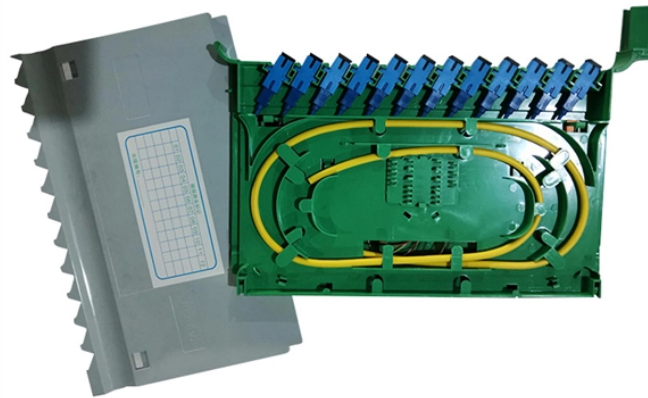

PVC cable tray extruder

PVC cable tray extruder

The pvc trunking making machine is mainly used for producing various sizes of PVC profiles, pvc cable trunking, ceiling panel, window sill, WPC decking, WPC flooring and other shaped profiles.

Constructed with industrial-grade alloy steel and advanced temperature control modules, this machine supports continuous production of fire-resistant, insulating cable trays and trunking used in ...

With its co-rotating twin-screw design, this machine enables consistent production of lightweight yet durable PVC cable trays. Ideal for electrical infrastructure projects requiring flame-retardant, UV ...

The PVC cable extruder machine represents a cornerstone in modern cable manufacturing technology, designed to produce high-quality PVC cable insulation and jacketing with precision and efficiency.

Explore the technical aspects and applications of a PVC Cable Extruder Machine. Learn how it enhances cable production efficiency in a professional setting.

This extrusion line is developed with the advanced extrusion technology by KEBELN. The main machine is the Conical Twin-screw Extruder, which is suitable for PVC trunking or PVC pipe extrusion.

Improve output with smart pvc cable trays extruder solutions. Experience durability and precision, perfect for big-volume production.