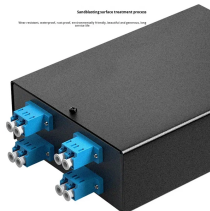

PE Polyester Cable Trays

PE Polyester Cable Trays

Eaton's fiberglass cable tray is approved by the American Bureau of Shipping (ABS) Building and Classing Steel Vessels 4-8-4A1/9.1, making it ideal for caustic, harsh and marine environments. ...

Available in both 30 mil and 40 mil thicknesses, our cable tray liner is available in a wide variety of roll widths ranging from 18" - 48" and in 100" roll lengths. Our liner is made in the USA and ships from ...

Seasafe Cable Tray and Cable Raceway will not rust, nor do they ever require painting. Available in both polyester and vinylester resin systems, Seasafe Cable Tray and Cable Raceway ...

Choose from our selection of cable trays, including over 850 products in a wide range of styles and sizes. Same and Next Day Delivery.