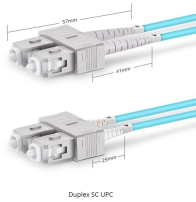

PDU wiring unit

PDU wiring unit

Minuteman PDU units have a multi-form factor with 1U and 0U configurations allowing for either horizontal or vertical placement. 1U products ship with a stand-off mounting bracket, at no additional ...

1. The installer must locate the ignition output from the vehicles wiring harness and run an 18 AWG wire from this point to the ignition input (IGN IN) on the PDU.

Eaton's PDU installation options provides examples of different configurations designed to accommodate various applications and environments. Learn more!

A power distribution unit, also known as PDU, refers to a device fitted with multiple outputs designed to control and distribute electric power, which is normally used in the racks of networking equipment ...