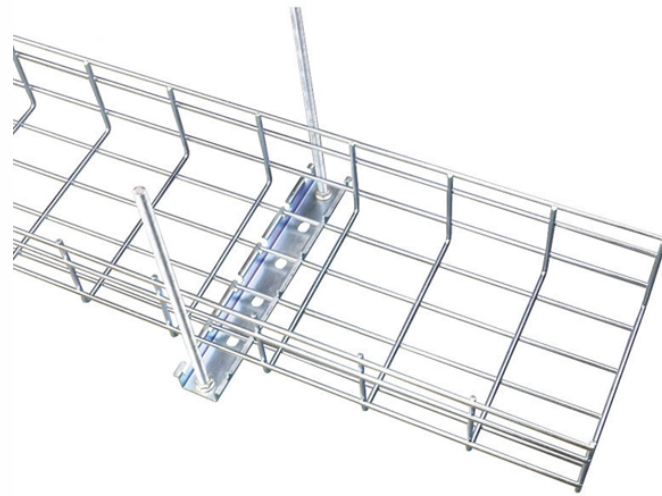

Overseas warehouse butterfly-shaped fiber optic cable single-mode

Overseas warehouse butterfly-shaped fiber optic cable single-mode

GJXH LSZH Fiber Optic Cable features low smoke zero halogen jacket, steel butterfly protection, G.657A1 fiber, and high mechanical strength for safe, reliable indoor use.

FTTH drop cable with easy accessibility to the fiber and simple installation, FTTH cable can be directly connected to the homes. It is suitable for connecting with communication equipment, and used as ...

The Multi Loose Tube Non-Metallic Fiber Optic Cable is designed for outside plant, which is prone to electrical interference.

Buy FTTH Single Mode Butterfly Drop Cable Fiber Optic Wire Steel Messenger from quality FTTH Fiber Optic Cable supplier from China