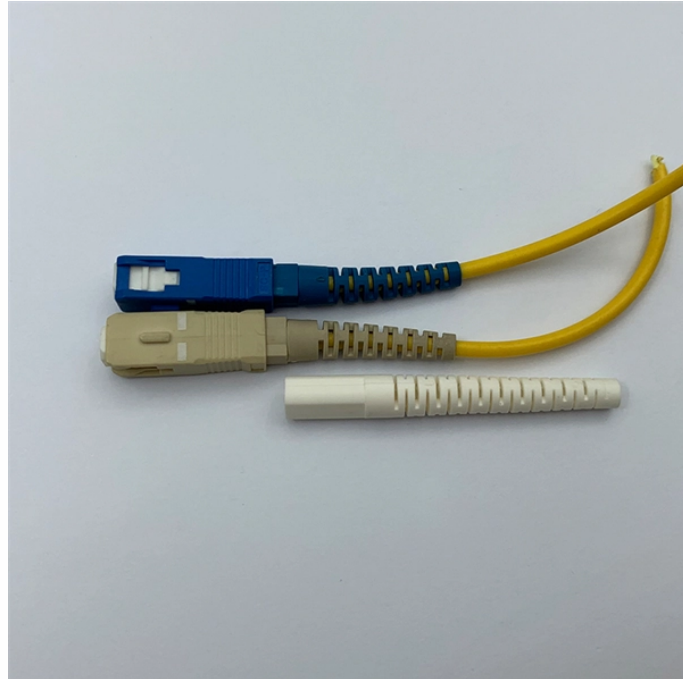

Overseas Warehouse Core Switch 100G

Overseas Warehouse Core Switch 100G

Edgecore Networks is the leader in open networking providing a full line of 1GbE, 10GbE, 25GbE, 40GbE, 50GbE, and 100GbE open and OCP switches that offer choice of NOS and SDN software for ...

These switches deliver speeds of up to 100Gbps, making them ideal for high-demand applications such as big data analytics, cloud computing, and high-performance computing.

The built-in switch chip provides up to 3.2 Tbps bandwidth and line-speed L2 and L3 switching. The switch support up to 32 x 40/100 GbE, 64 x 50 GbE or 128 x 10/25 GbE port connections.

Explore Edgecore's high-performance 100G and 40G bare-metal data center switches for ToR and spine deployments. Featuring the industry's first OCP-accepted 100GbE switch, we deliver scalable, non ...

The UfiSpace S9110-32X is a high-performance data center switch with 32 x 100G QSFP28 ports, Broadcom Trident3-X7 silicon, and an Intel Denverton 4-core processor. It offers efficient Ethernet ...

The S9110-32X is the epitome of future networking with a powerful Intel Denverton 4-core processor and high-speed 100G interfaces. It comes with redundant, hot swappable components for convenience, ...