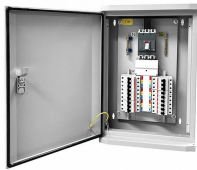

The 9U Outdoor Network Cabinet is a high performance solution for protecting critical network equipment in harsh outdoor environments. This weatherproof cabinet is designed to provide robust ...

IP55-rated outdoor power cabinet with 60KA lightning protection, dual cooling system, and anti-theft design. Ideal for 4G/5G communication base stations in harsh environments.