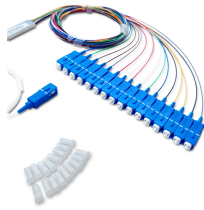

Outdoor power distribution box for courtyard

Outdoor power distribution box for courtyard

DATA ADJUSTABLE, EASY TO USE

SET INCREASE DECREASE POWER SWITCH

Need reliable power solutions? Discover the top 10 distribution boxes with GFCI outlets, weatherproof builds, and expandable setups. Essential for contractors and outdoor events.

The Champion Power Distribution Box is easy to transport and set up, thanks to its compact design and convenient carry handle. Whether you need to power multiple tools on a job site, run appliances ...