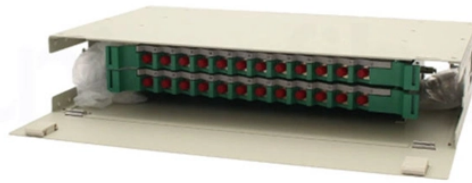

Outdoor optical cable equipment brands