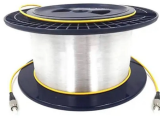

Experience the HJ-SG-D02 series from Huijue Group, a versatile outdoor communication energy cabinet designed for stable power supply in communication base stations, smart transportation, and more. ...