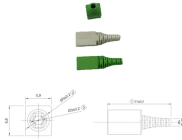

Shop for Joint Boxes at Walmart . Save money. Live better.