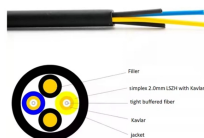

Outdoor cable intermediate joint box

Outdoor cable intermediate joint box

Discover the different types of electrical boxes, materials and their applications. Protect the wires and cables in your home with the right types of conduit. Understand the various types of conduit fittings ...

Discover waterproof cable enclosures designed to protect your outdoor electrical connections from harsh weather conditions.

The ADSS/OPGW Metal Junction Box, also known as a splicing box or Metal Joint Junction Box, is designed to house fiber core splices for outdoor intermediate optical cables. It connects trunk cables ...

SARDVISA 3-Pack Junction Box with 3 Pin Electrical Cable Connectors, IP68 Waterproof, 4-10mm Adjustable Wire Box, Outdoor Wire Connector Kit for Garden/Landscape Lights, Camera Cable, Car ...

Discover the 5 best outdoor electrical junction boxes for weatherproof protection. Compare features, materials, and ratings to ensure safe, code-compliant installations.