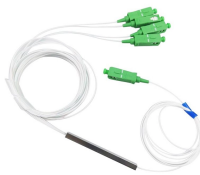

Introduction Outdoor electrical cabinets are no longer simple metal boxes placed outside a building. For facility managers, EPC contractors, and infrastructure operators, an outdoor electrical ...