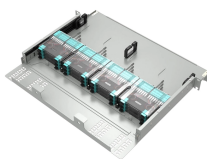

This article will provide detailed insights into how to enhance the durability and safety of cable trays in outdoor environments through effective protection measures.