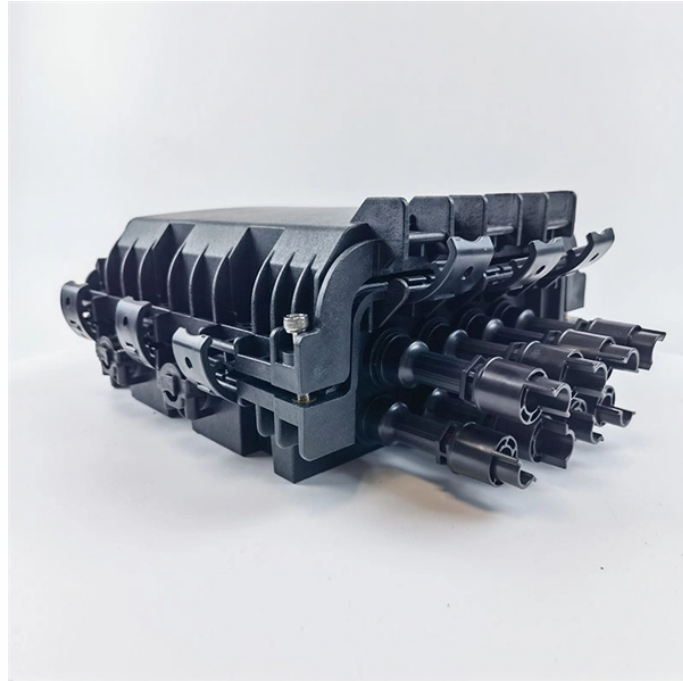

## Outdoor Dual-Core Drop Optical Cable

## Outdoor Dual-Core Drop Optical Cable

A single-fiber drop cable suitable for aerial, duct, or direct-buried outdoor installations. Available with Corning's innovative FastAccess® technology, which makes opening the cable easier and faster.

The dual-core design allows for bidirectional communication — one fiber for upstream data transmission and the other for downstream — making it ideal for internet, television, and ...

Product Summary: Etayson Fiber Optic Outdoor Drop Cable 2 Cores, G657A1 ...

This FTTH Outdoor Optical Fiber Drop Cable provides high bandwidth and excellent signal transmission. Its robust design, featuring FRP strength members and a steel wire, ensures durability and crush ...