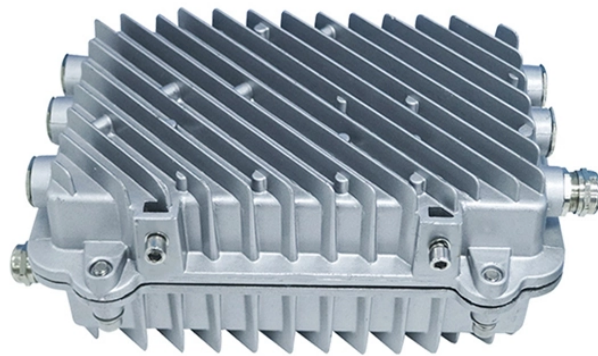

Outdoor Customized Distribution Box Manufacturer