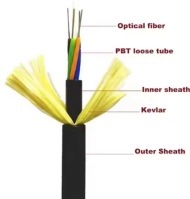

Outdoor Electrical Outlet Box, Dual 20 AMP WRTR GFCI Outlets, Weatherproof Outside Receptacle Box with All Metal 3R Enclosure, Lockable Outlet Cover for Outdoor Power, ETL Listed

When wiring outdoors, choosing the right surface mount electrical box is essential for safety, durability, and easy installation. This guide highlights top weatherproof options, including metal and aluminum ...