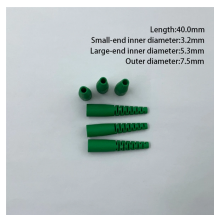

Discover the top 3 waterproof surface mount power outlet boxes for patios. Expert reviews of weatherproof options from budget-friendly to premium models for safe outdoor power.