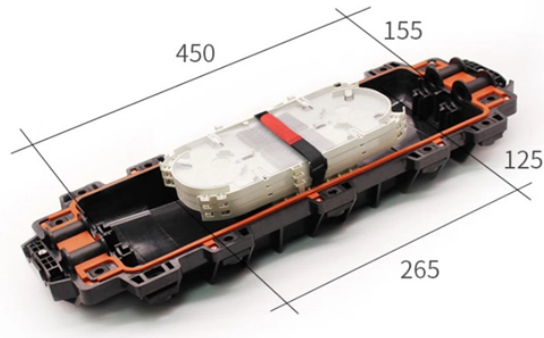

## Original tray-type cable trays for sale

There are a few types of cable trays including: solid-bottom trays, cable channel or trough trays, ventilated trays and ladder trays. There are a large number of cable tray fittings that are made ...

Our cable trays are made of first-class stainless steel (AISI 316 and AISI 304) that prevents corrosion and ensures a good level of resistance. Cable trays from SILTEC are available with a length of 3000 ...