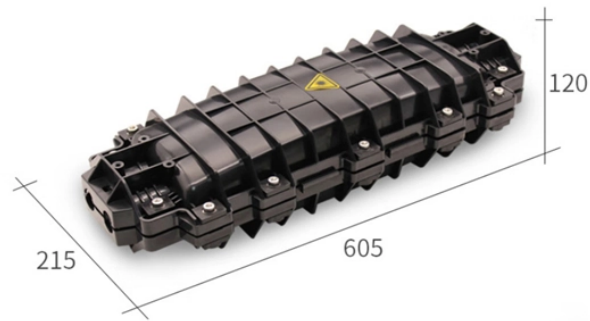

## Original tray-type cable trays for sale

## Original tray-type cable trays for sale

There are a few types of cable trays including: solid-bottom trays, cable channel or trough trays, ventilated trays and ladder trays. There are a large number of cable tray fittings that are made ...

Our cable trays are made of first-class stainless steel (AISI 316 and AISI 304) that prevents corrosion and ensures a good level of resistance. Cable trays from SILTEC are available with a length of 3000 ...

Heavy duty cable trays and cable ladders are manufactured from pre-galvanized, electro-galvanized, or hot-dipped galvanized sheet metal, designed to meet ideal environmental working conditions for ...