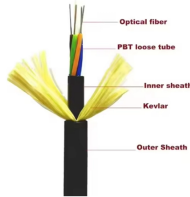

There are two silicon photonics (SIP) chips, denoted by SIP Tx (transmitter) and SIP Rx (receiver). Those chips are very small and are hidden under the Heat Sink. The Heat Sink transfers ...

Here, we report the demonstration of a single chip optical WDM PAM4 receiver, where by co-integration of a 32-channel optical demultiplexer (O-DeMux) with autonomous wavelength tuning ...

To address this challenge, we demonstrate an all-Si receiver (RX) based on a cost-efficient, eight-channel, double-microring-resonator, avalanche photodiode.

The silicon coherent receiver integrates the required silicon components for routing and interconnecting photonics elements such as GePDs, edge couplers (ECs), and PSRs.