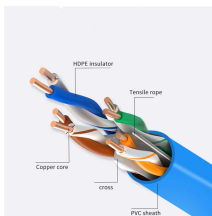

PLC Splitter Module: ABS type Planar Light Wave Circuit Splitter HD Optical Distribution Frame FTTX Distribution Cable FTTX Drop Flat Cable FTTX Aerial Flat Cable FTTX Drop Flat Patch Cord FTTX

...