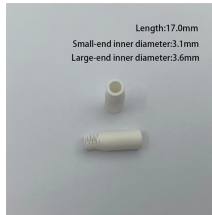

Discover how to choose the right fiber optic power meter for your needs. Learn to measure the power of optical signals in fiber optic cables with precision.

Under the situation of laboratory, LANs, WANs and CATV as well as long distance optical network, it can be used to identify optical fiber, measure optical attenuation, verify continuity and evaluate fiber link ...

Designed for extended use in the field, the Optical Power Expert delivers best-in-class optical performances day in, day out. EXFO's track-record of robustness, backed with IP54 design for water ...