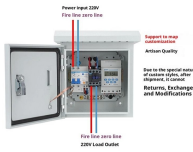

Product Wiring Diagram