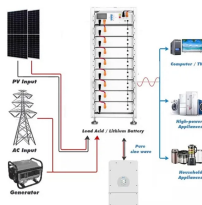

This SFP module covers most Gigabit Ethernet fiber optic applications for single strand, single mode fiber 9/125um on distances up to 60Km, using Tx:1550nm/Rx:1490nm. Transceiver has ...