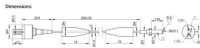

Each SFP transceiver module is individually tested to be used on switches. Featuring low power consumption and high speed, the 2.5G SFP transceiver is ideal for enterprise networking for LAN ...

Eye exams and doctor visits by appointment only. Shop Eyewear Any time - walk-ins welcome. We are on the corner of East Mill St and Waterman Ave, next to Subway. Our San Bernardino optometry ...

Understand the core function, compare data rates (1G to 25G), learn critical compatibility rules, and follow our 5-step checklist for selecting the perfect SFP optical module for your network build.

Contact Us

For more information, pricing, or custom network solutions, please contact us:

Website: <https://hashherbcafe.co.za>

Email: hello@hashherbcafe.co.za

Phone: +27 63 814 7295

Address: 15 Galaxy Road, Linbro Business Park, Johannesburg, 2065, South Africa

This document is for informational purposes only. Specifications subject to change without notice.