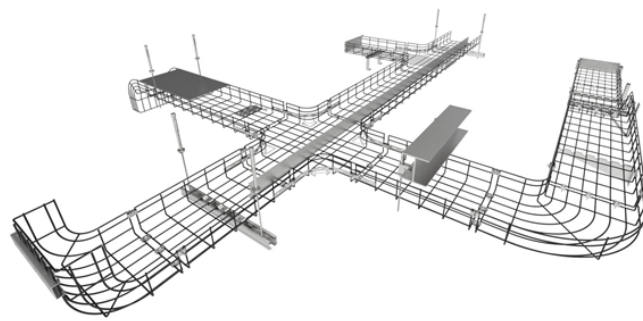

Optical cable syu

Optical cable syu

Blue Cables B (or A), D, D1, & E are existing cables that will remain in operation. Black Dashed Cables A (or B), C1 & C will be abandoned in place. Cables A (or B) & C1 will be retrieved in Tunnel, ...

Easy and fast installation due to its small diameter and light construction. Suitable for pushing, blowing method. Problem-free use in power lines due to its non-metallic construction. In network systems, ...

Meet all of your fiber optic cable assembly needs in full with our extensive line of trunk assemblies, breakout harnesses, patch cords, interconnects, and pigtails. Enhance your fiber optic system with ...