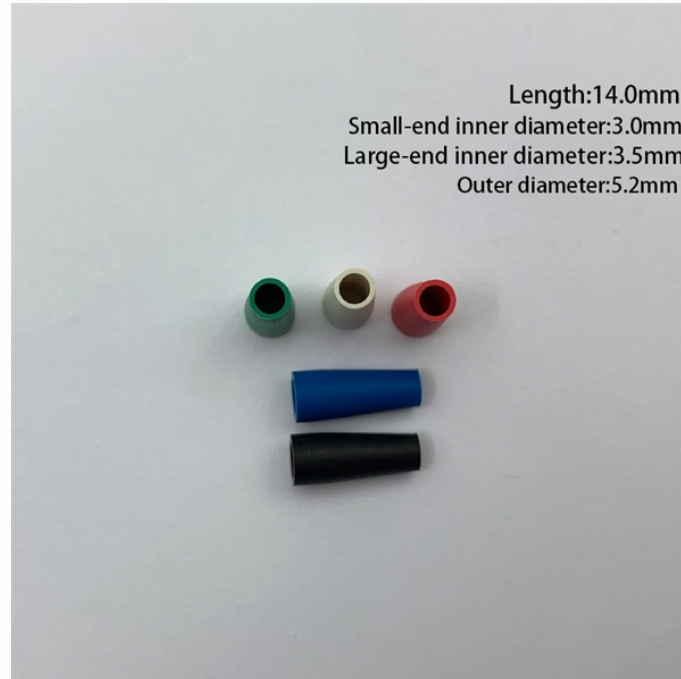

Optical cable splicing optoelectronic box

Optical cable splicing optoelectronic box

Fiber splice boxes from Amphenol Network Solutions are designed for splice-only applications. They are suited for optical cable splice collection points for DAS, MTU and MDU.

Aerial & Direct Burial Fiber Optic Cable Enclosure with Fiber Splice Tray for Splicing with Fusion splicer with Fusion Splice Sleeves 60mm (Mechanical 96 Strand)

Riteoptic fiber optic cable joint box provides optical, sealing and mechanical strength of the continuity between adjacent fiber optic cable connection protection device.