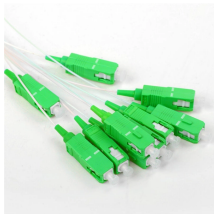

Optical cable splicing optoelectronic box

Optical cable splicing optoelectronic box

Fiber splice boxes from Amphenol Network Solutions are designed for splice-only applications. They are suited for optical cable splice collection points for DAS, MTU and MDU.

Aerial & Direct Burial Fiber Optic Cable Enclosure with Fiber Splice Tray for Splicing with Fusion splicer with Fusion Splice Sleeves 60mm (Mechanical 96 Strand)

Riteoptic fiber optic cable joint box provides optical, sealing and mechanical strength of the continuity between adjacent fiber optic cable connection protection device.

The ADSS/OPGW Metal Junction Box, also known as a splicing box or Metal Joint Junction Box, is designed to house fiber core splices for outdoor intermediate optical cables. It connects trunk cables ...

Splice boxes ensure continuously reliable real-time data transmission. With their compact and uniform design, the splice boxes for both the DIN rail and 19" mounting provide ample interior space for the ...