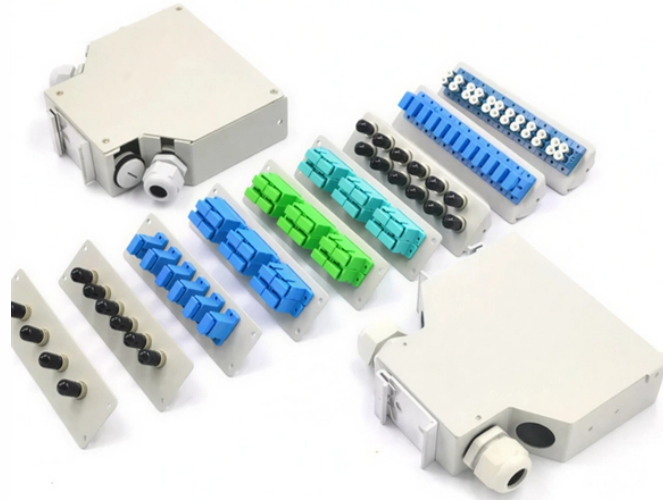

Optical Time Domain Reflectometer with $\pm 0.05\text{dB}$ accuracy FOB price