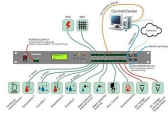

An Optical Time Domain Reflectometer (OTDR) is a precision tool used to detect faults and measure loss along fiber optic links by analyzing backscattered light from high-speed pulses. Essential for ...