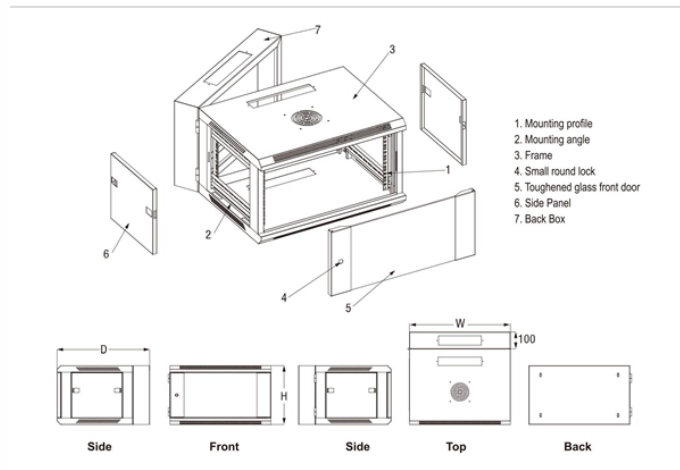

Optical Time Domain Reflectometer Amplifier Service

Optical Time Domain Reflectometer Amplifier Service

An optical time-domain reflectometer (OTDR) is an optoelectronic instrument used for testing the integrity of fiber optic cables.. An OTDR injects a series of optical pulses into the fiber under test.