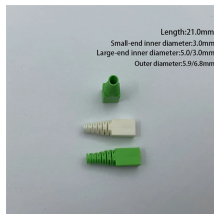

In this article, we explore some of the most reliable multimeter brands available today, covering what sets them apart in terms of performance, innovation, and value for money.

Easily compare & choose from the 10 best Multimeter Brands for you. Don't buy Multimeter Brands in the US before reading our rankings | [bestproductsreviews](#) .