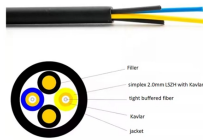

Over 30 years of research and development, JILONG Communications has developed into a global professional company in optical communication products and solutions.