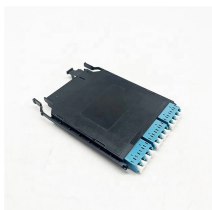

Download CAD drawings for our Fiber and Copper products Search by part number or description such as CAT5, CAT6, OSP, etc. Sort by any of the table headers. Use the drop down menu to filter by ...

The information contained in this manual should serve as a guide to proper handling, installing, testing, and for troubleshooting problems with fiber optic cables.

Optical line terminal (OLT), installed by a service provider, distributes a TDM or WDM signal via ODN, consisting of transmission fibre and passive splitters/combiners.

Corning provides a variety of optical hardware component drawings. Choose from two-dimensional and isometric product drawings in PDF, DXF, VSS formats, and Building Information Modeling (BIM) ...