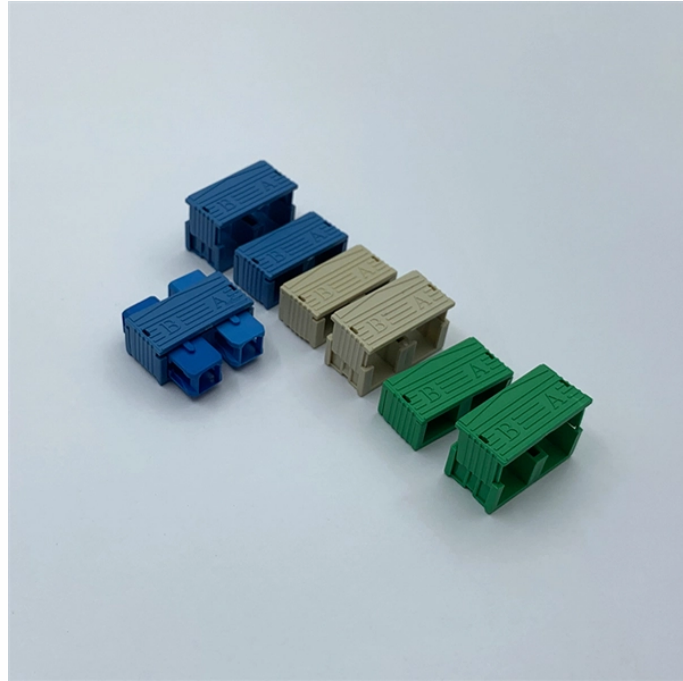

Optical Cable Terminal Assembly Diagram

Optical Cable Terminal Assembly Diagram

The assembly of Fischer FiberOptic Series electrical contacts and optical termini and Rear Accessory sets (Wire, Cable Clamp and Potting sets) to Fischer FiberOptic Series single channel connectors ...