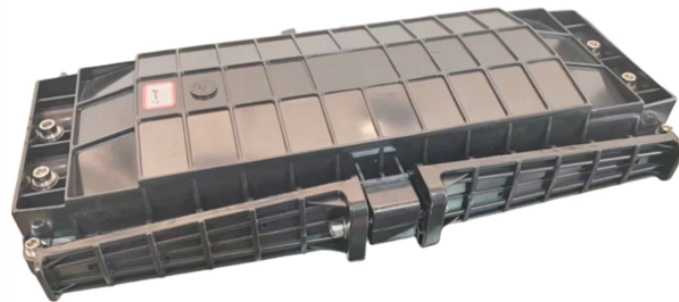

Optical Attenuator Flange

Optical Attenuator Flange

10pcs 15dBm SC Flange Type Optical Attenuator. The fixed fiber optic attenuator is made of standard high-precision dust blue. Used in various optical fiber transmission lines, the attenuation precision is ...

10pcs 15dBm SC Flange Type Optical Attenuator 0 out of 5 (0) SKU: P766 \$ 40.00 Add to cart Flange Type Attenuator

This range of fixed fiber optic attenuator is mainly used to reduce optical power to target value in optical links. Sinocomms'' fixed fiber optic attenuators offer multiple options including SC, LC, ST, FC, and ...

This E2000 flange attenuator meets rigorous international standards including IEC 61753-1 for fiber optic interconnecting devices, TIA/EIA-568 for telecommunications infrastructure, and RoHS directives for ...