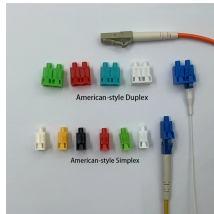

OPGW Hardware Accessories are mainly used to support and protect the OPGW cable against damage and accomplish the information transmission. Hardware includes preformed tension clamp, armor ...

OPERATION definition: 1. the fact of operating or being active: 2. the way that parts of a machine or system work.... Learn more.

Wedge Dead End for Optical Ground Wire (OPGW) devices . The wedge dead end is sold mostly assembled and only requires connecting three components (the body, top wedge and locking pin) ...

If preformed fittings are used, these should be specifically designed for the OPGW cable to be installed. The diameter as well as the length and material of these components must be suitable for the OPGW ...