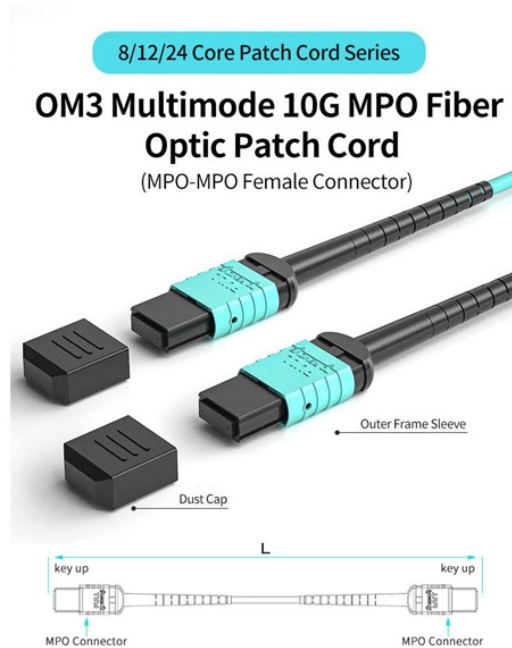

Online monitoring equipment cable tray

Online monitoring equipment cable tray

Easy Tray Cloud offers advanced reporting and analysis features for your cable tray systems through an interface that is easily accessible via your web browser.

Cable Management - Wire Tray - Electrical Cable Tray - Ladder Trays. Simple and flexible cabling with cable trays from SILTEC.

Discover how a smart cable tray works, its key applications in data centres and industries, and future developments transforming cable management.