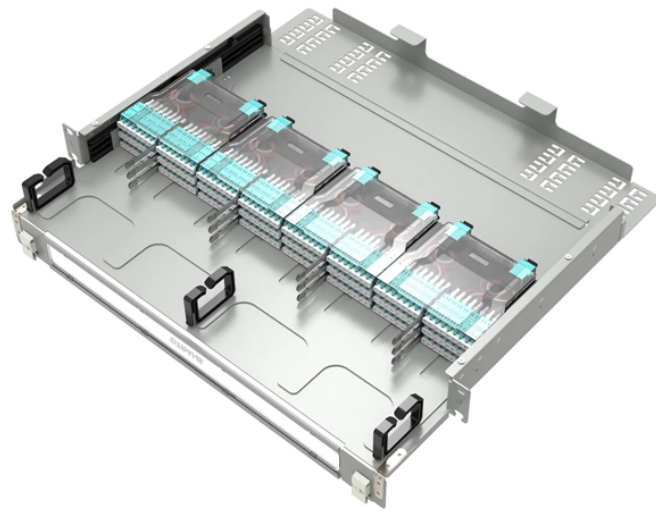

One-piece molded cable tray engineering

One-piece molded cable tray engineering

Explore all types of cable trays—ladder, perforated, basket, solid, and channel. Learn their uses, materials, pros, cons, and key differences.

MP Husky's cable tray selector for choosing the correct tray type (ladder, solid bottom, perforated, wire mesh) and size based on load, cable type and installation requirements.

The Ladder Tray features light, rugged, tubular steel construction. It is designed for mechanical support and strain relief in long runs of cable and creates a smooth gradual bend for cable. Rail and stringer ...

The B-Line series Cable Tray Design Considerations Guide details key factors to consider when designing cable tray systems for optimal performance in industrial and commercial applications.

Our wind certification report provides you with list of acceptable B-Line series cable tray supports, fittings and covers based off of the environmental conditions, cable loading, and type of cable tray in your ...

Cable tray length is selected based on the load to be supported, the distance between the supports (also referred to as the span), and handling and installation constraints.

Fabricated in numerous styles (wiremesh, ladder, ventilated trough, channel, and solid-bottom) and sizes, cable tray provides the greatest versatility among cable support systems, while offering ...