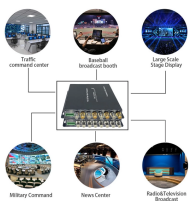

We manufacture a wide range of products capable of providing the characteristics which respond to the proposed application, along with quality of assembly, speed of installation, and cost-saving cable trays.