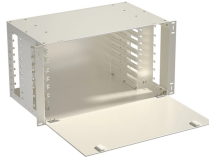

Maximise cooling efficiency, airflow, and security with our Containment & Cable Management solutions. Serving Oman & GCC, we offer hot/cold aisle containment, modular systems, security caging, fiber ...