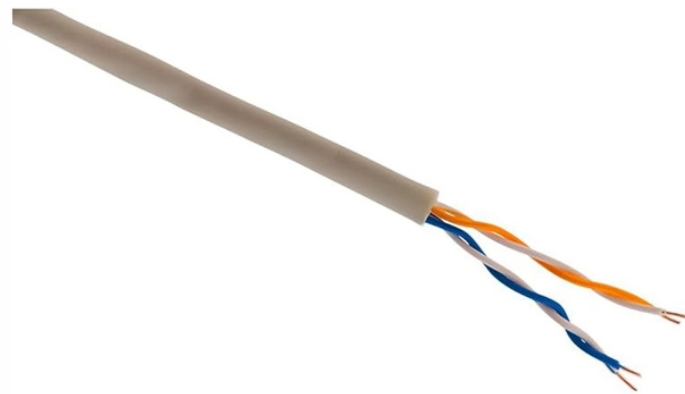

Om3sc fiber optic adapter European and American standards

Om3sc fiber optic adapter European and American standards

The Opticom® SC fiber adapter panel is OM4 and is loaded with 3 SC duplex fiber optic adapters. The fiber optic adapters are aqua with zirconia split sleeves.

Opticom™ Zero RU Fibre Adapter Panel Brackets mount directly to the rack to provide location, connection and quick deployment of fibre adapter panels without taking any RU spaces.

SC Duplex fiber optic adapter is used to mate with the SC fiber optic connector. The adapter has been tested to the Bellcore-326 standards.

By precisely aligning two connectors, DINTEK's fiber optic adapters allow light sources to be transmitted from fiber to fiber with the lowest insertion loss possible while maintaining excellent interchangeability ...

Multimedia modular panels also allow customization for installation requiring integration of fiber optic and copper cables. Blank fiber adapter panels reserve panel space for future use.

The SC Adapter MM-OM3-DX-UPC 2.5mm is a duplex multimode fiber optic adapter designed for OM3 (50/125 μ m) fibers. It ensures precise alignment of two SC/UPC connectors, providing low insertion ...