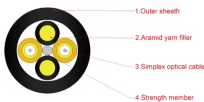

The end-user devices are also referred to as Optical Network Terminals (ONTs). Essentially, ONT and ONU are the same, ONT being the ITU-T term and ONU being the IEEE term. ...