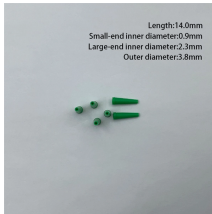

Wholesale ODF with pigtail and adapter, nearly starting from $7.2. Available in large volumes, minimum order of 2 units. Suitable for fiber optic patch panel applications.