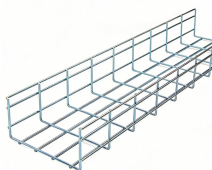

Pigtail Connector: SC or LC. Fiber optic adapter : SC/UPC-SC/UPC 24 pcs.

An optical distribution frame (ODF) is a frame used to provide cable interconnections between communication facilities, which can integrate fiber splicing, fiber termination, fiber optic adapters & ...

With changeable adapter plate and can be with SC, LC, ST and FC adapter. The box will be with accessory such as fiber tray, fiber winding wheel, fiber protection sleeve, cable tie and so on.

Streamline your fiber connectivity with our premium Fiber Optic Patch Panels and ODF systems. Designed for reliability and ease of use, our rack-mount and wall-mount solutions provide the perfect ...